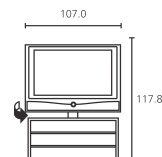

Technical specifications, delivery conditions, and other information are subject to change without notice.

1. Not active with Dolby Digital upgrade kit. Dolby is a registered trademark of the Dolby Laboratories Licensing Corporation.
2. Works only with channels broadcasting service information / NexTVView data.
3. Function depends on signal format emitted by station.
4. Only in conjunction with motor control / RS 232 C.
5. Only in conjunction with matching adapters to be ordered separately. Screen Wall Mount: Designed by Vogel's.

Article number	EAN	Colour options
67422D80	4011880096294	■ Anthracite
67422T80	4011880096300	■ Chrome Silver
67422V80	4011880102162	■ Dark Silver

Xelos A 42 Rack
TV depth: 10.9
Total depth: 52.7